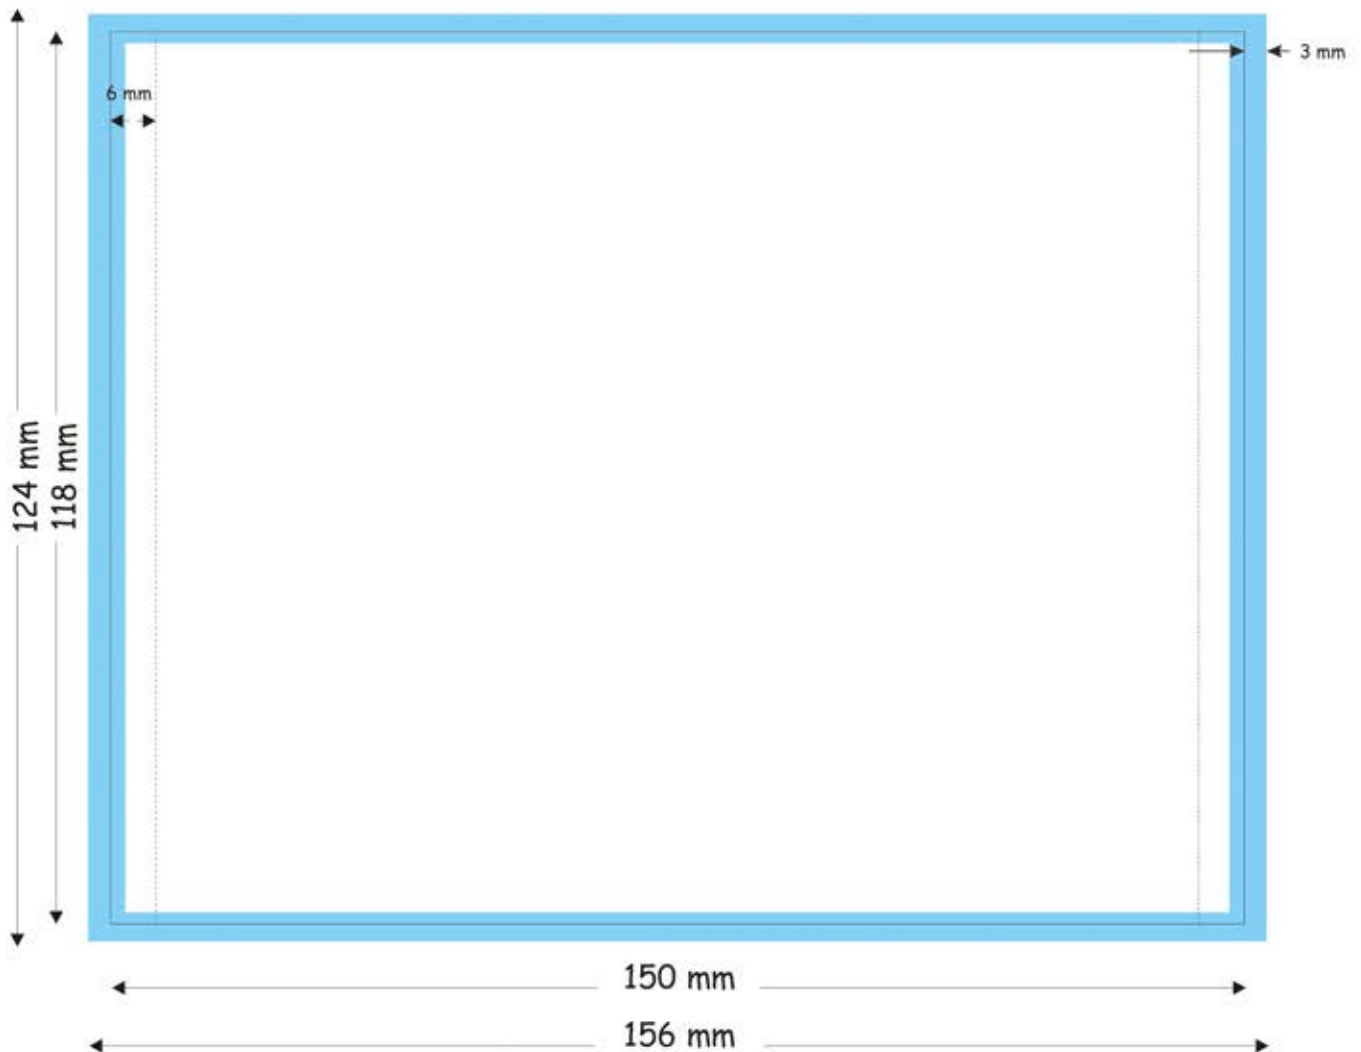

## Inlay 118 x 150 mm

bleed  
margin

**Bleed area and inner margin.** The components in the bleed and margin area may be cut or moved in the production process. Colours under bleed and margin will not be changed.

inlay-bottomcard voor jewelboxes - aanleveren in CMYK - 300DPI - pdf bestand

Print area: 118 x 150 mm (124 x 156 mm with a bleeds

- On the bleeds should be no text or pictures to avoid cutting them.),