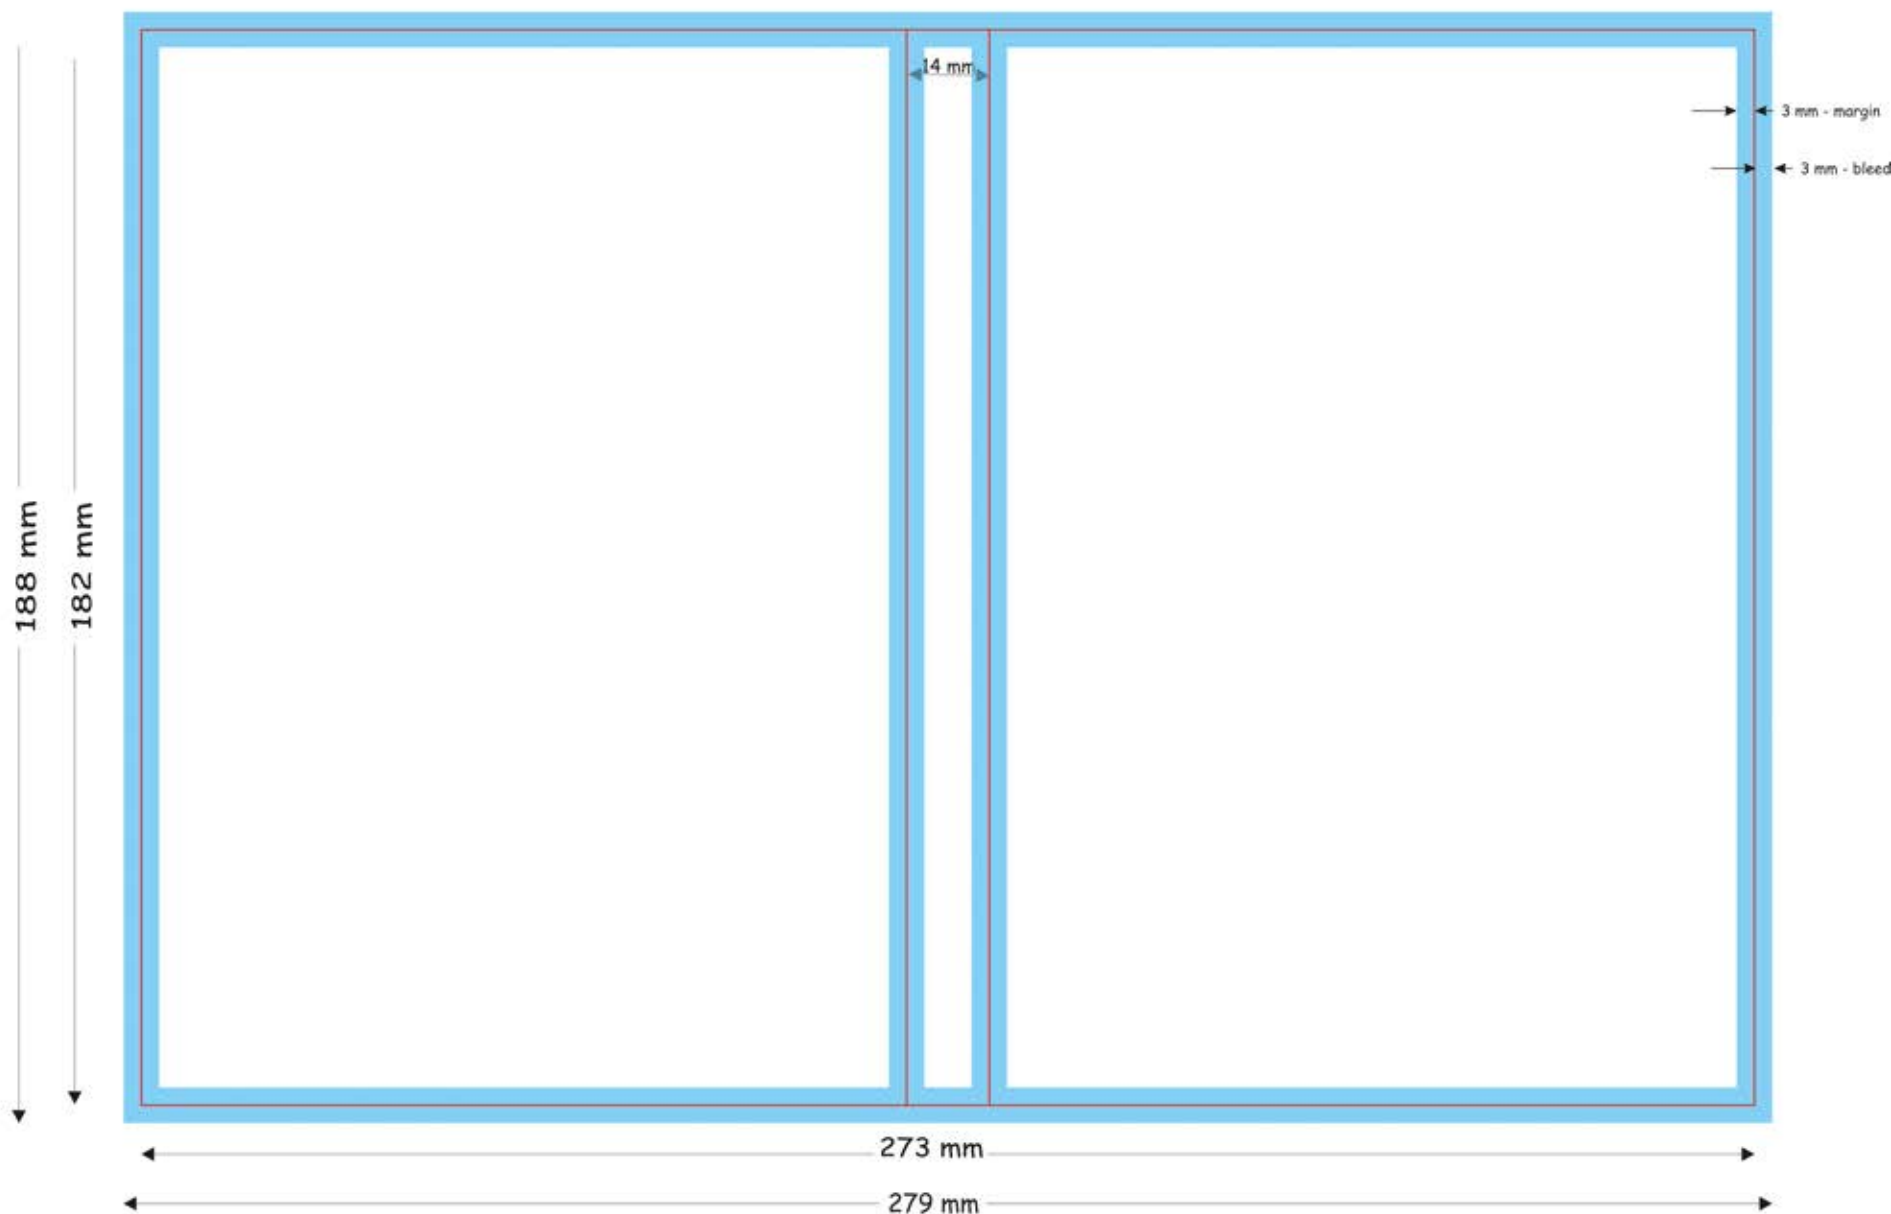

DVD Cover

bleed
margin

Bleed area and inner margin. The components in the bleed and margin area may be cut or moved in the production process. Colours under bleed and margin will not be changed.

Bestanden svp aanleveren als .pdf bestanden opgemaakt in CMYK
Resolutie 300 dpi

Print area: 182 x 273 mm (188 x 279 mm with a bleeds
- On the bleeds should be no text or pictures to avoid cutting them.).