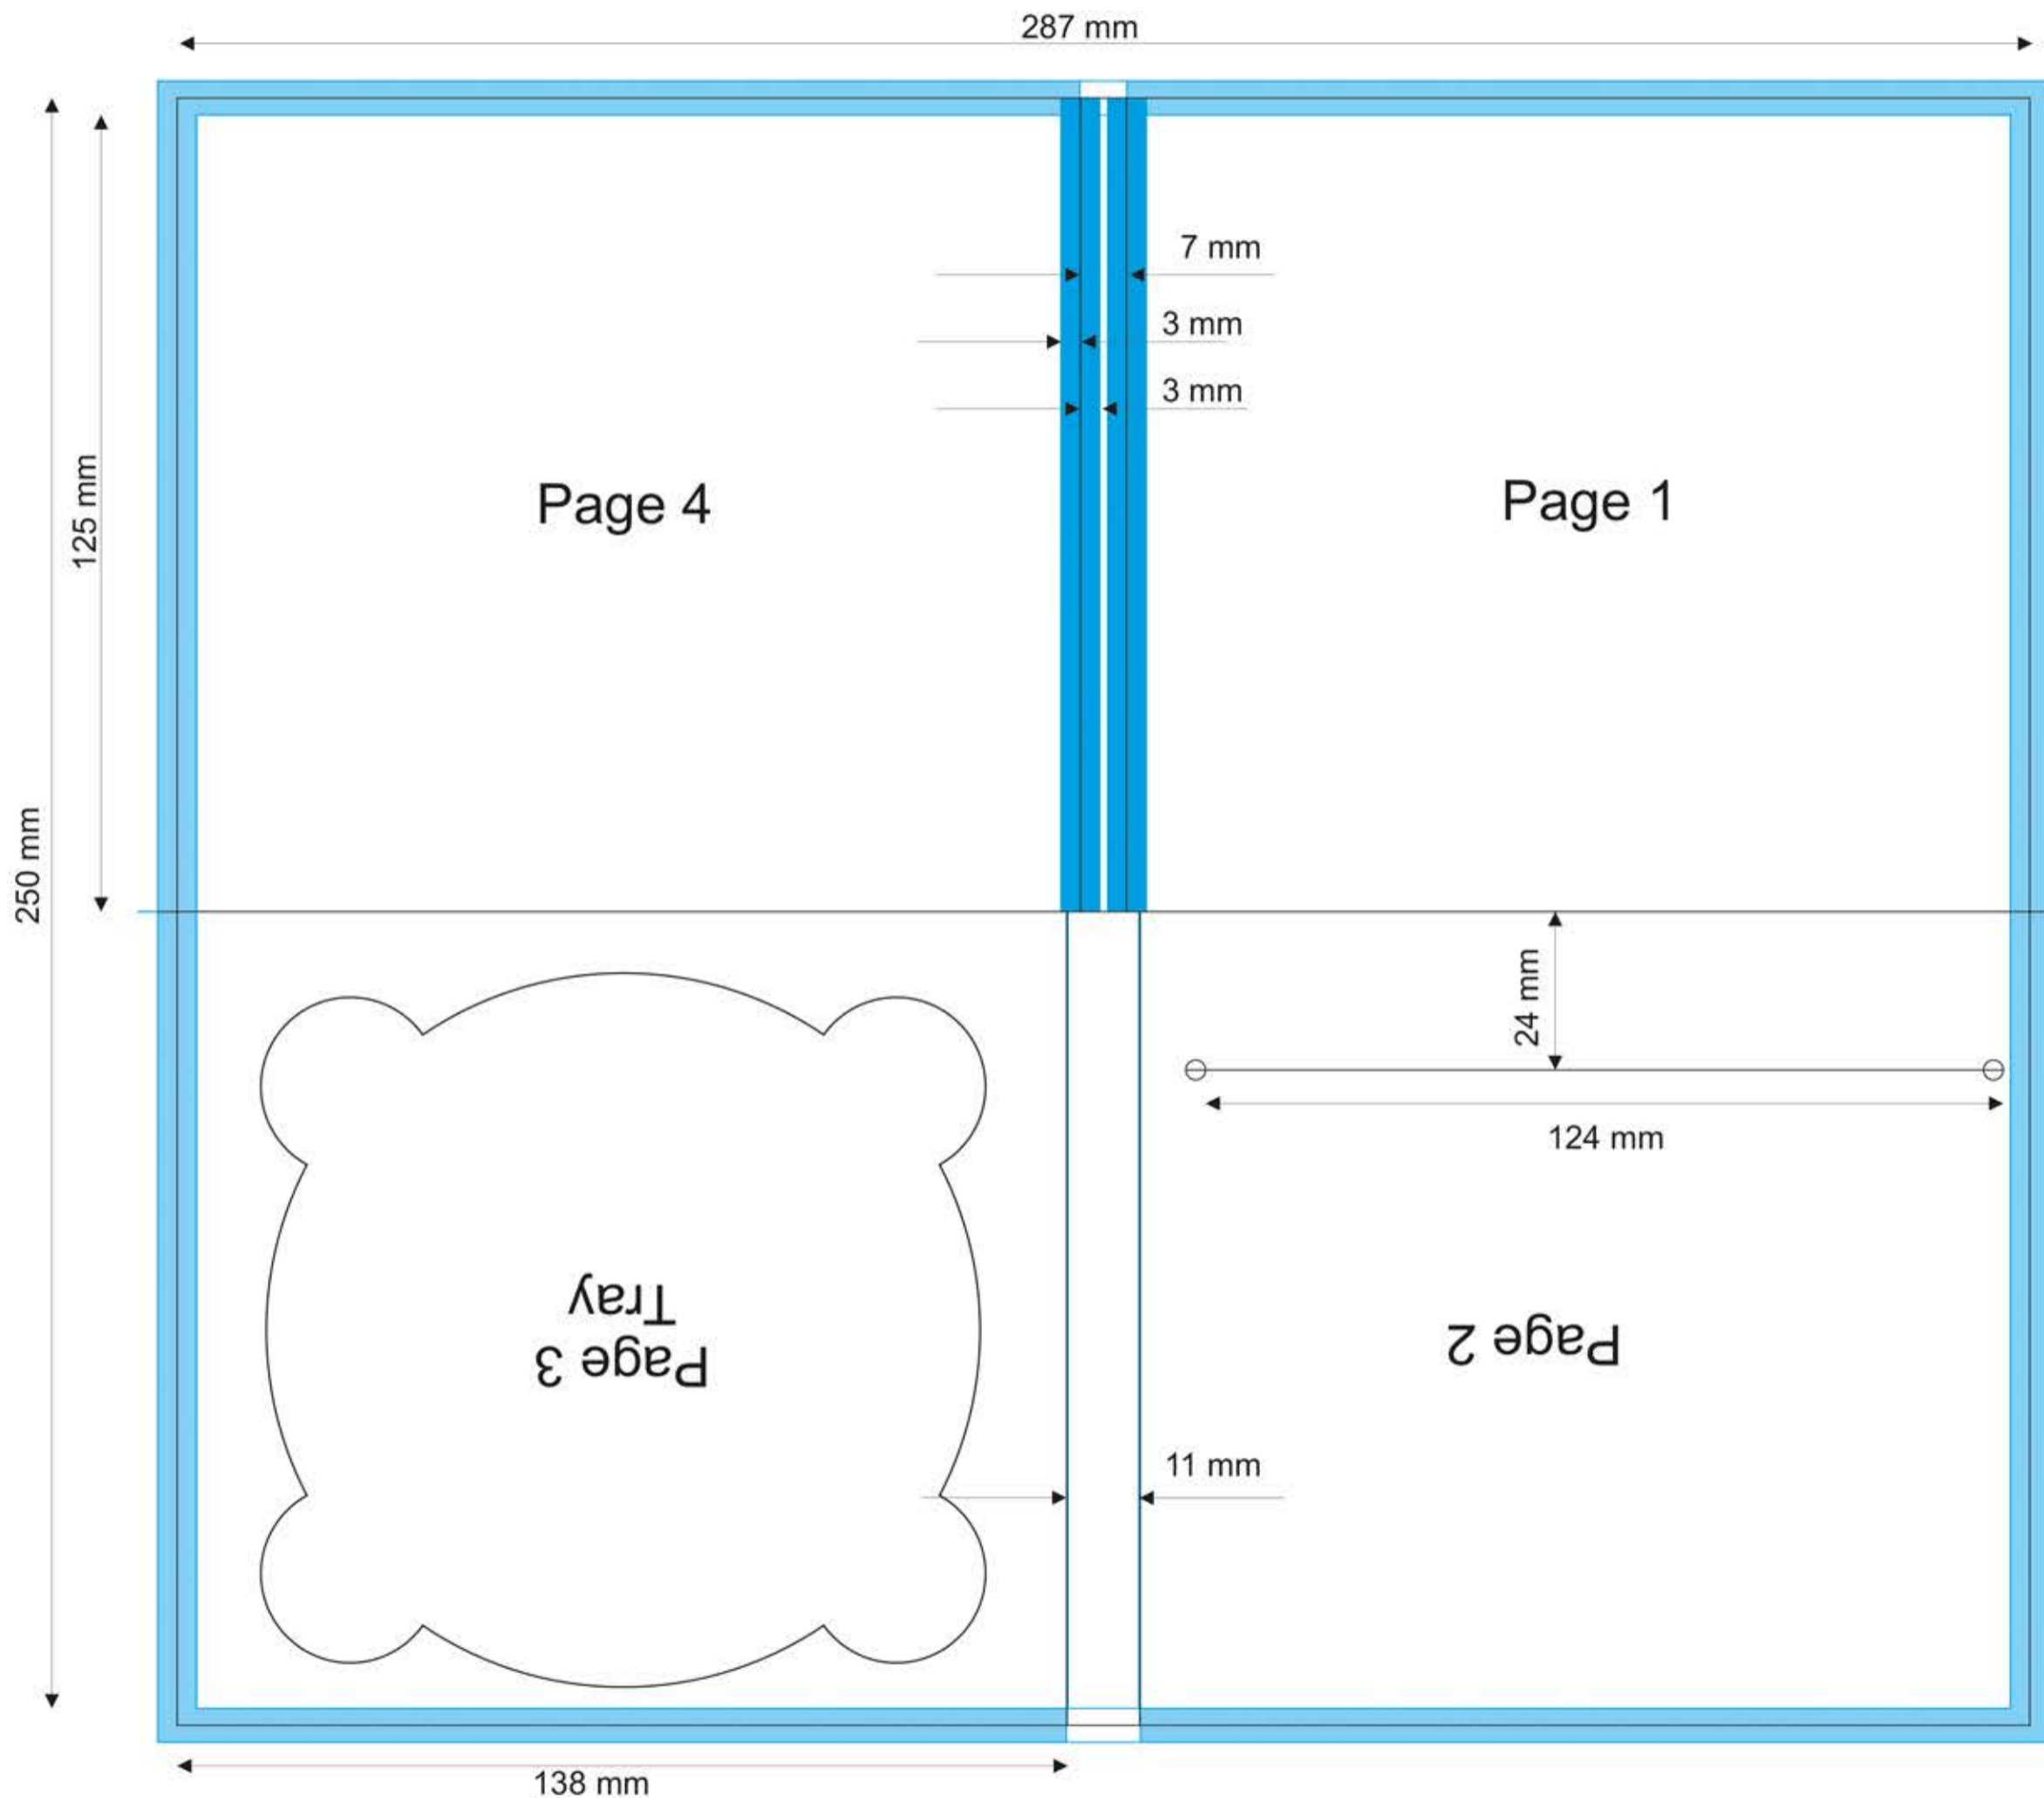

# Digipack 4p with cut

bleed  
margin

**Bleed area and inner margin.** The components in the bleed and margin area may be cut or moved in the production process. Colours under bleed and margin will not be changed.

Colour palette: CMYK

Resolution: 600 DPI

Print area: 250 x 287 mm (256 x 293 mm with a bleeds

- On the bleeds should be no text or pictures to avoid cutting them.)