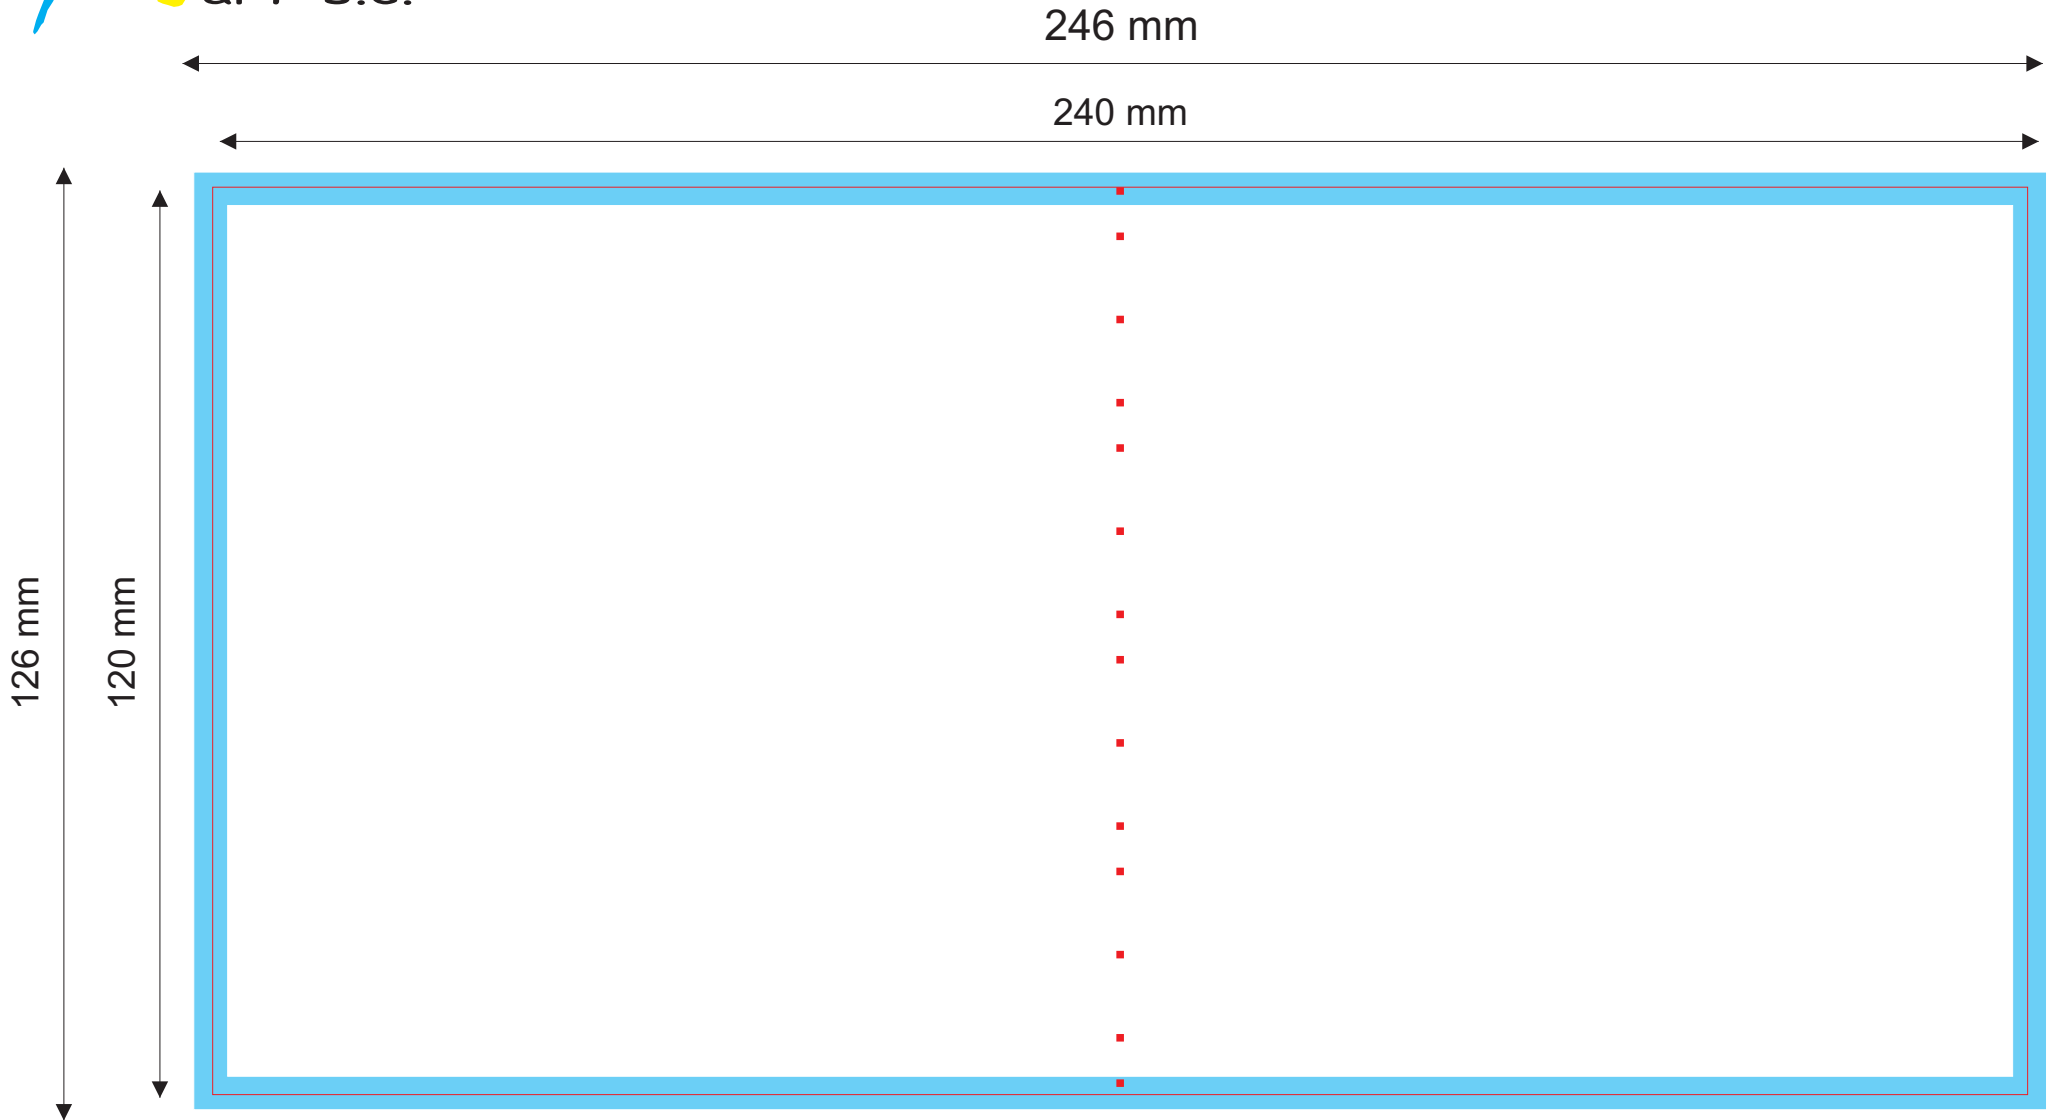

Booklet 120 x 240 mm

bleed
margin

Bleed area and inner margin. The components in the bleed and margin area may be cut or moved in the production process. Colours under bleed and margin will not be changed.

File's format: TIFF (LZW compression)

Colour palette: CMYK

Resolution: 600 DPI

Print area: 120 x 240 mm (126 x 246 mm with a bleeds)

- On the bleeds should be no text or pictures to avoid cutting them.